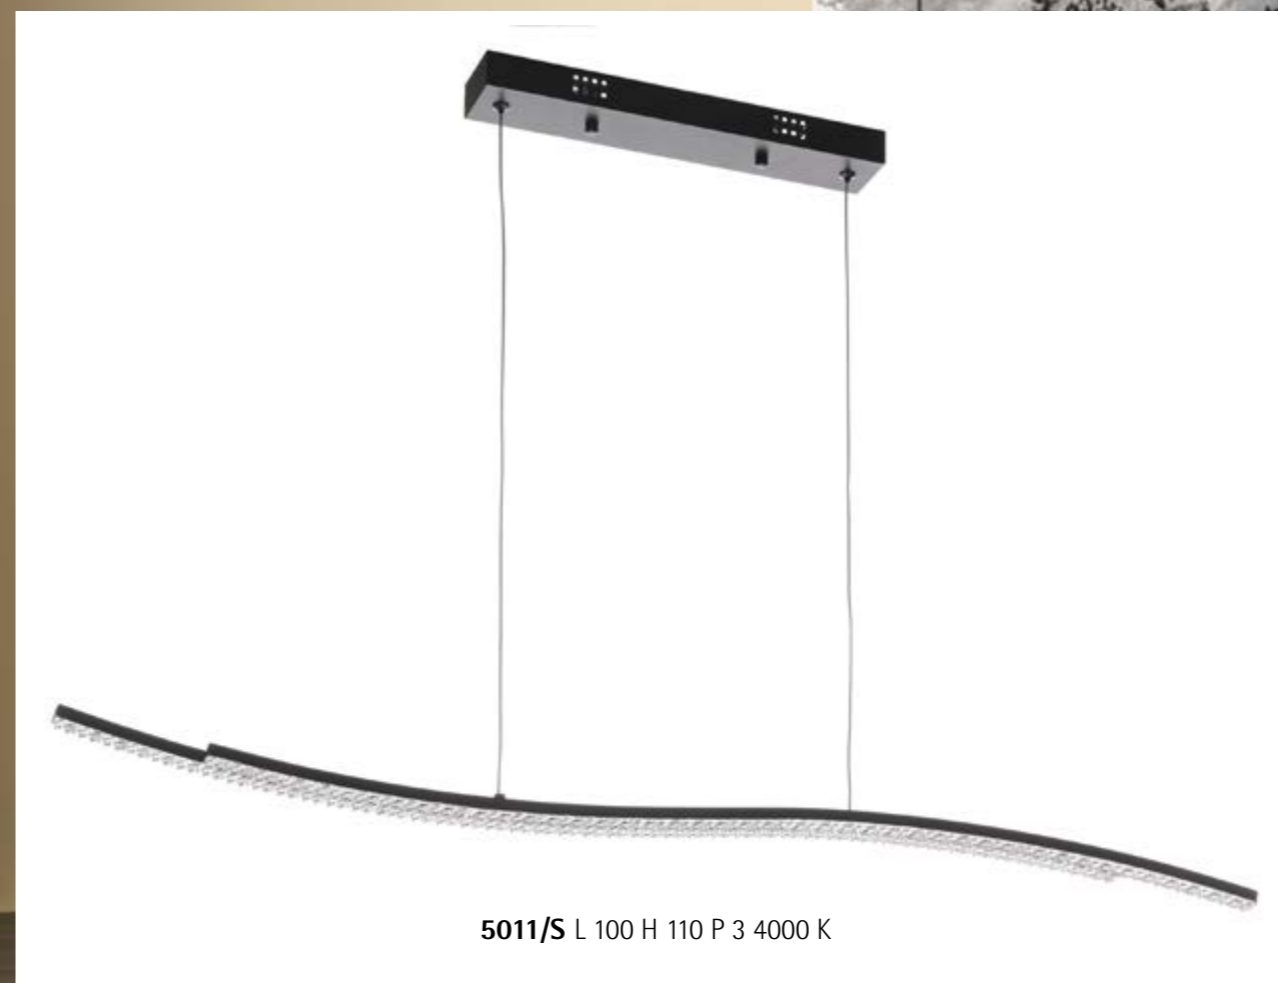

ONDA

LED

5051/S
L 90 H 120 40 W 4500 K

5051/PT
H 150 Ø 22 30 W 4500K

5011/S L 100 H 110 P 3 4000 K

LILLY

LED

5080/SF Ø 28 H 150 12 W 4000 K

SIRILLA

5085/SN H 3 m 20 W

INTRIGO

LED

4905/S
ø 30 H 125 LED 18W 4000K

4905/SG
ø 45 H 125 LED 30W 4000K

ANELLO CAFFE'

4901/SPC
ø 30 H 120
LED 18 W 3000 K