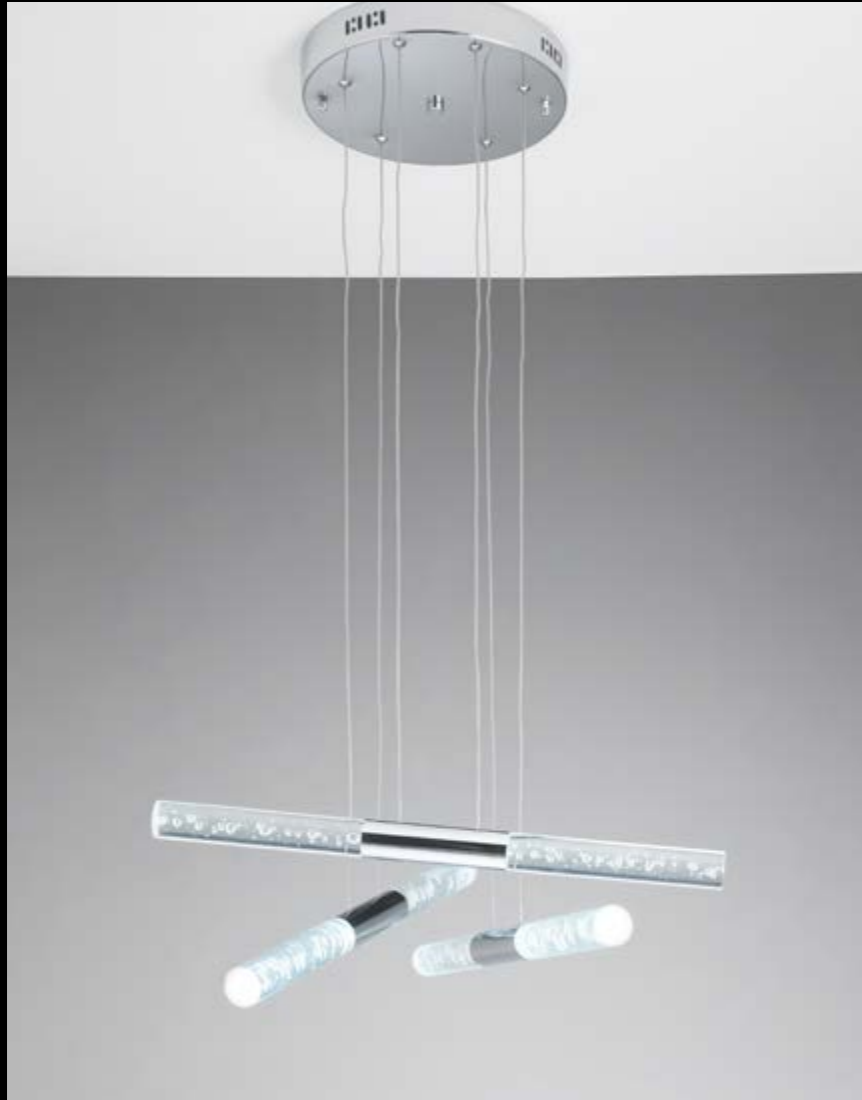

BUBBLES

LED

4838/S
L 70 H 110 LED 18W 4000K